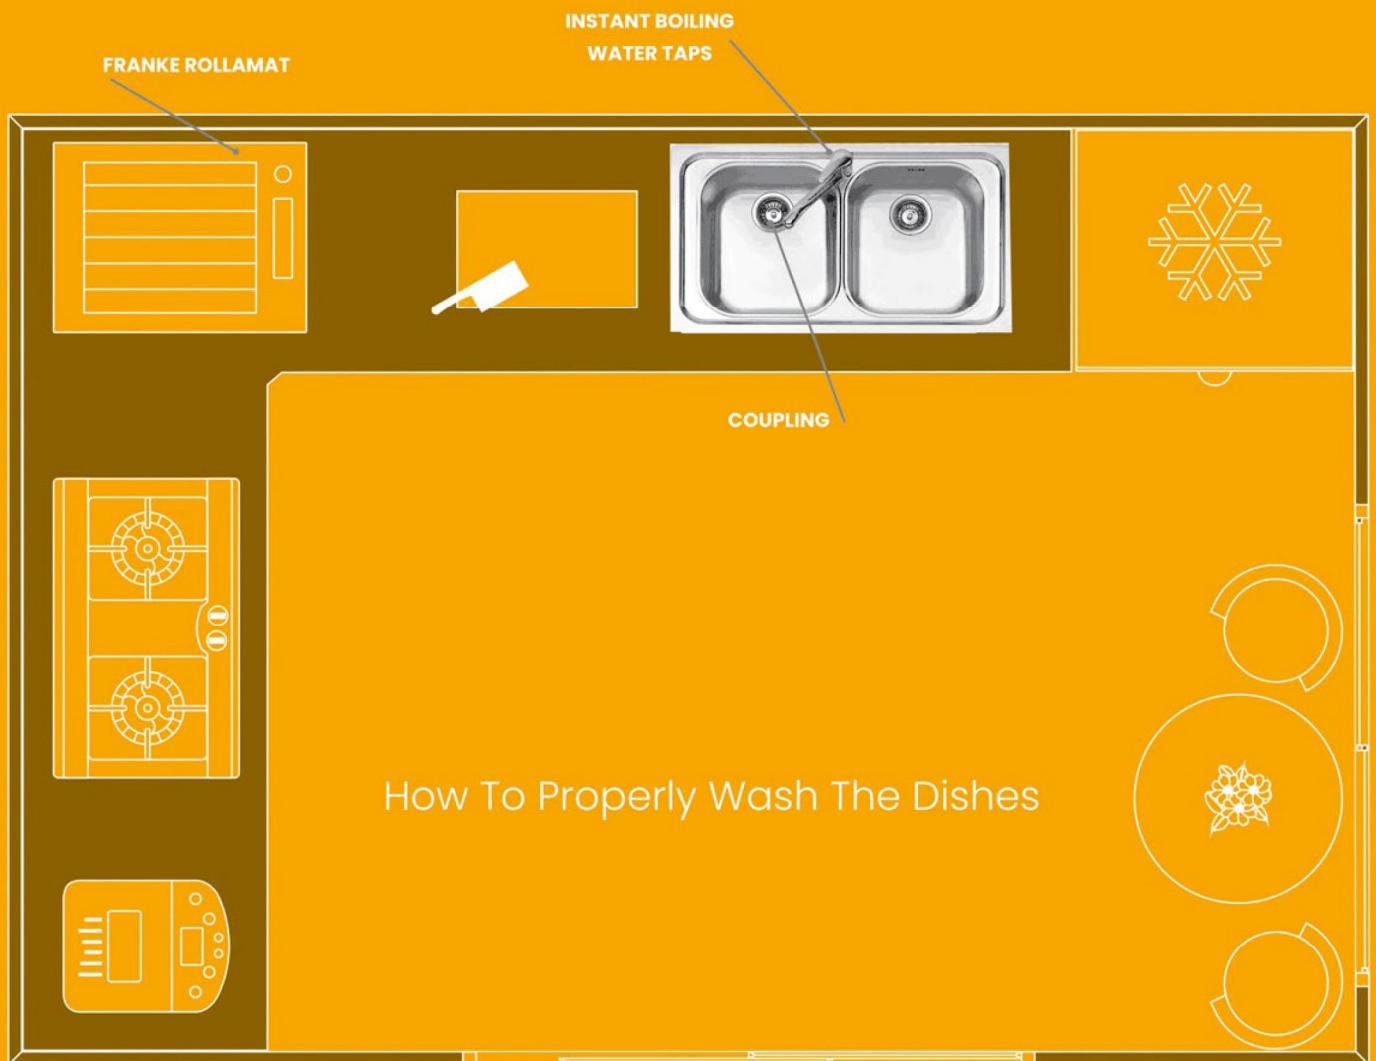

Modular S.S. Kitchen Sink collection